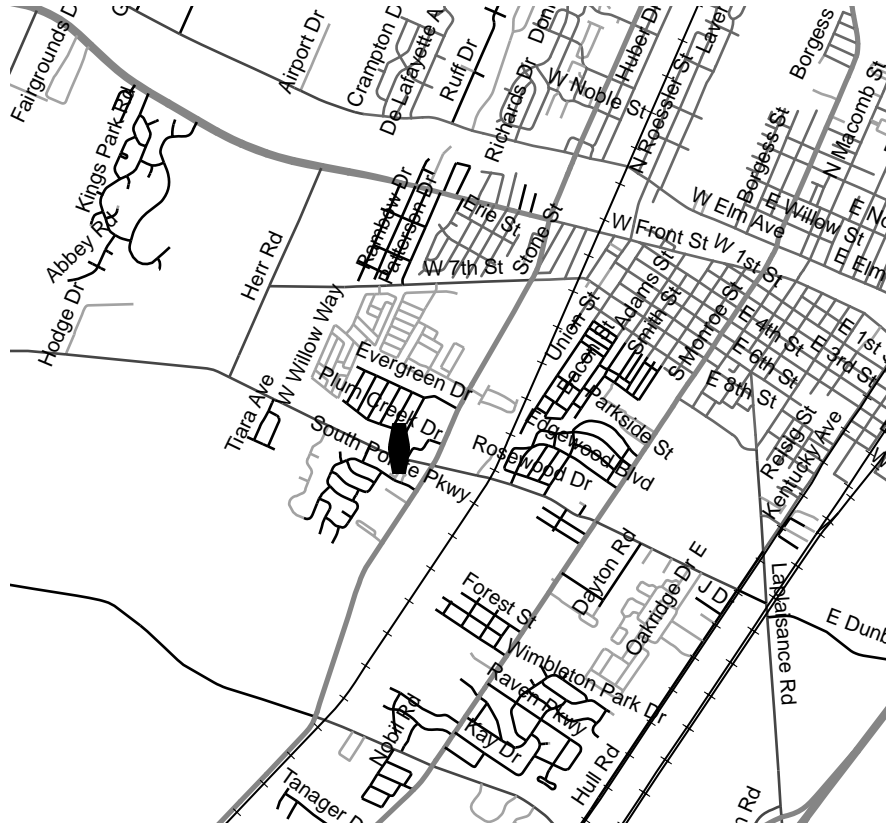

MONROE COUNTY ROAD COMMISSION

840 S. TELEGRAPH ROAD
MONROE MICHIGAN, 48161

PLANNING

PRINTED: 07/11/2016

Eastwood Drive Emergency Closure

When Will This Be Done?

Eastwood Drive is scheduled to be closed **immediately** and for the foreseeable future. No detour for this closure will be posted. Local residences and businesses will be allowed access.

Please look for updates on our website at www.mcrc-mi.org.

How Can I Help?

Please drive safely and protect the workers. Taking alternate routes helps to speed the roadwork and reduces delays through the construction zone.

We appreciate your patience and understanding during this construction.

CONSTRUCTION WORK ZONES NEED YOUR UNDIVIDED ATTENTION

ROAD CLOSED

What Is Being Done?

Monroe County Road Commission is closing Eastwood Drive **immediately** between Dunbar Road and Plum Creek Road in Monroe Township due to structure issues.