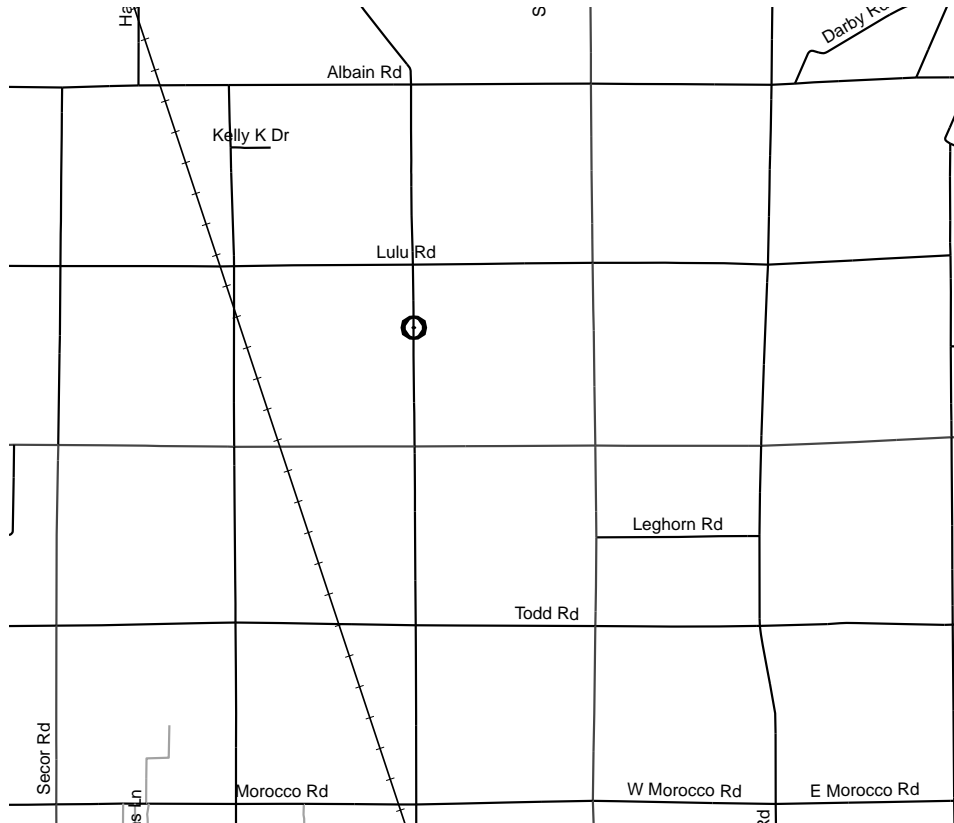

MONROE COUNTY ROAD COMMISSION

840 S. TELEGRAPH ROAD
MONROE MICHIGAN, 48161

PLANNING

PRINTED: 03/21/2017

MCRC MAINTENANCE CLOSURE

When Will This Be Done?

Jackman Rd between Ida Center Rd and Lulu Rd closed on Wednesday, March 22, 2017, daylight hours only. A detour will not be posted due to low traffic volumes and short closure. Local residents will be able to access their properties.

How Can I Help?

Please drive safely and protect the workers. Taking alternate routes helps to speed the roadwork and reduces delays through the construction zone.

We appreciate your patience and understanding during this construction.

CONSTRUCTION WORK ZONES NEED YOUR UNDIVIDED ATTENTION

ROAD CLOSED

What Is Being Done?

The Monroe County Road Commission will be closing the road due to a crosstile work on Jackman Road approximately 250 ft south of Peters Drain between Ida Center Road and Lulu Road on Wednesday, March 22, 2017, weather permitting.