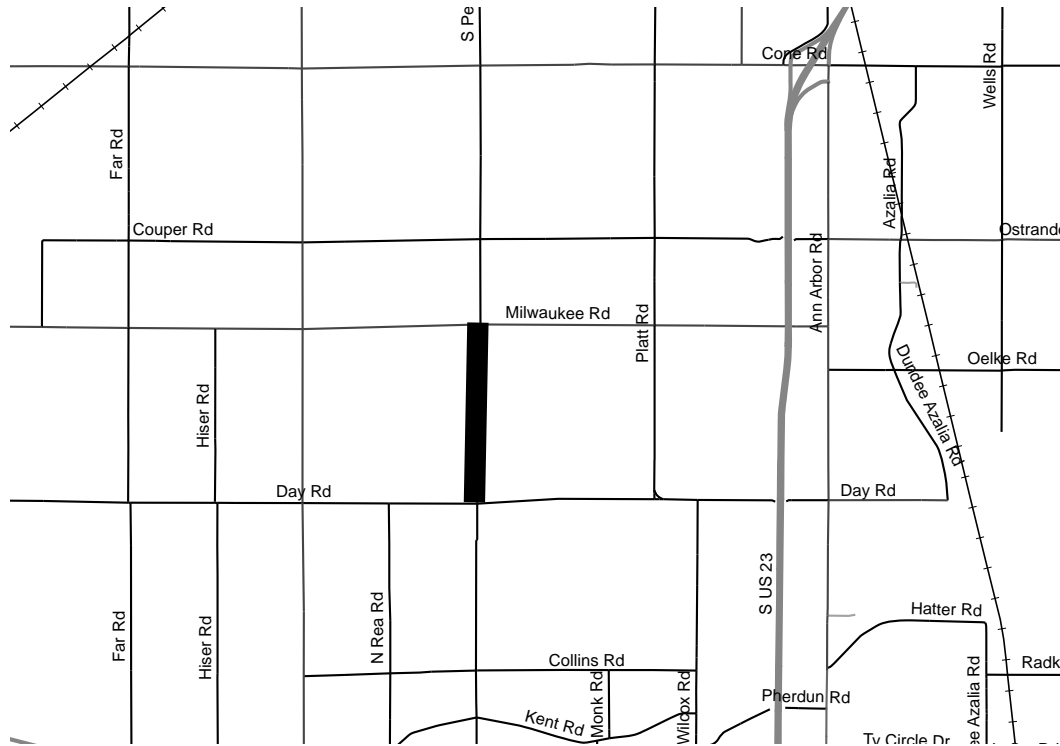

MONROE COUNTY ROAD COMMISSION

840 S. TELEGRAPH ROAD
MONROE MICHIGAN, 48161

PLANNING

PRINTED: 03/24/2017

MCRC EMERGENCY CLOSURE

When Will This Be Done?

Petersburg Rd between Day Rd and Milwaukee Rd closed on midday Friday, March 24, 2017 until further notice. A detour will not be posted due to low traffic volumes.

How Can I Help?

Please drive safely and protect the workers. Taking alternate routes helps to speed the roadwork and reduces delays through the construction zone.

We appreciate your patience and understanding during this construction.

CONSTRUCTION WORK ZONES NEED YOUR UNDIVIDED ATTENTION

ROAD CLOSED

What Is Being Done?

The Monroe County Road Commission is closing the road due to roadway issues on Petersburg Road between Day Road and Milwaukee Road.