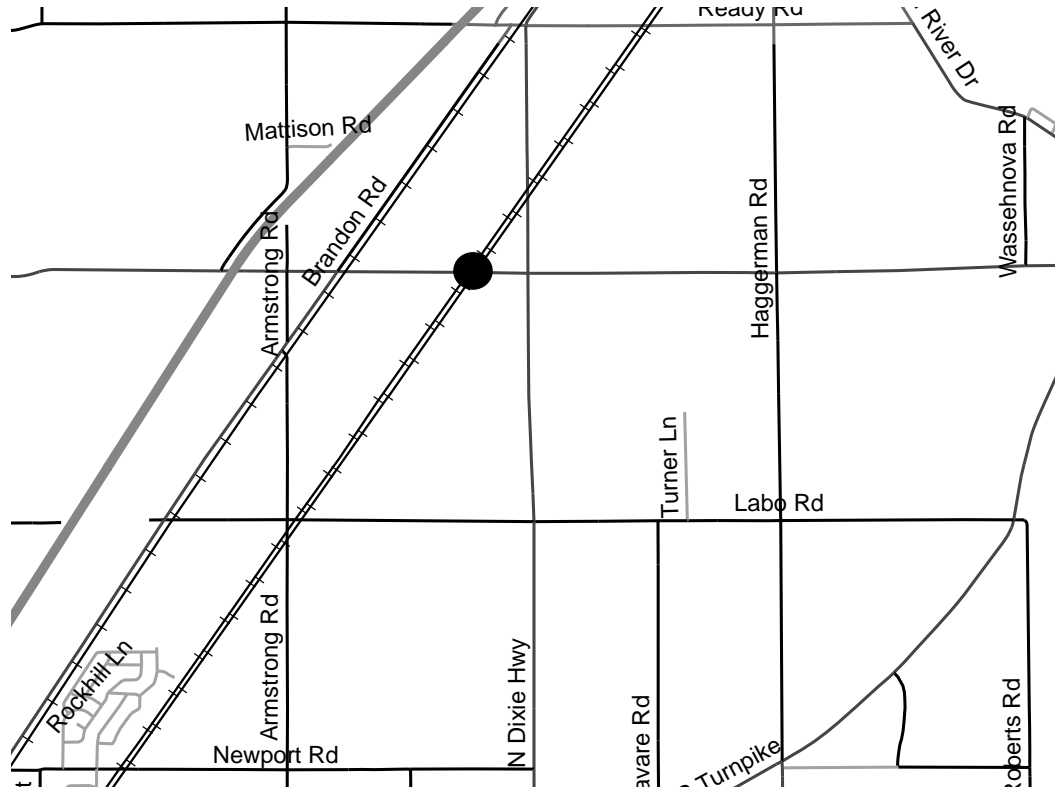

MONROE COUNTY ROAD COMMISSION

840 S. TELEGRAPH ROAD
MONROE MICHIGAN, 48161

PLANNING

PRINTED: 05/31/2018

CN Railroad Closures

When Will This Be Done?

MONDAY (6/4/18 – 6/12/18) Sigler Rd between Brandon Road and N Dixie Hwy will be closed. The detour route in place for this closure will use Brandon Rd to Labo Rd to N Dixie Hwy.

How Can I Help?

Please drive safely and protect the workers. Taking alternate routes helps to speed the roadwork and reduces delays through the construction zone.

We appreciate your patience and understanding during this construction.