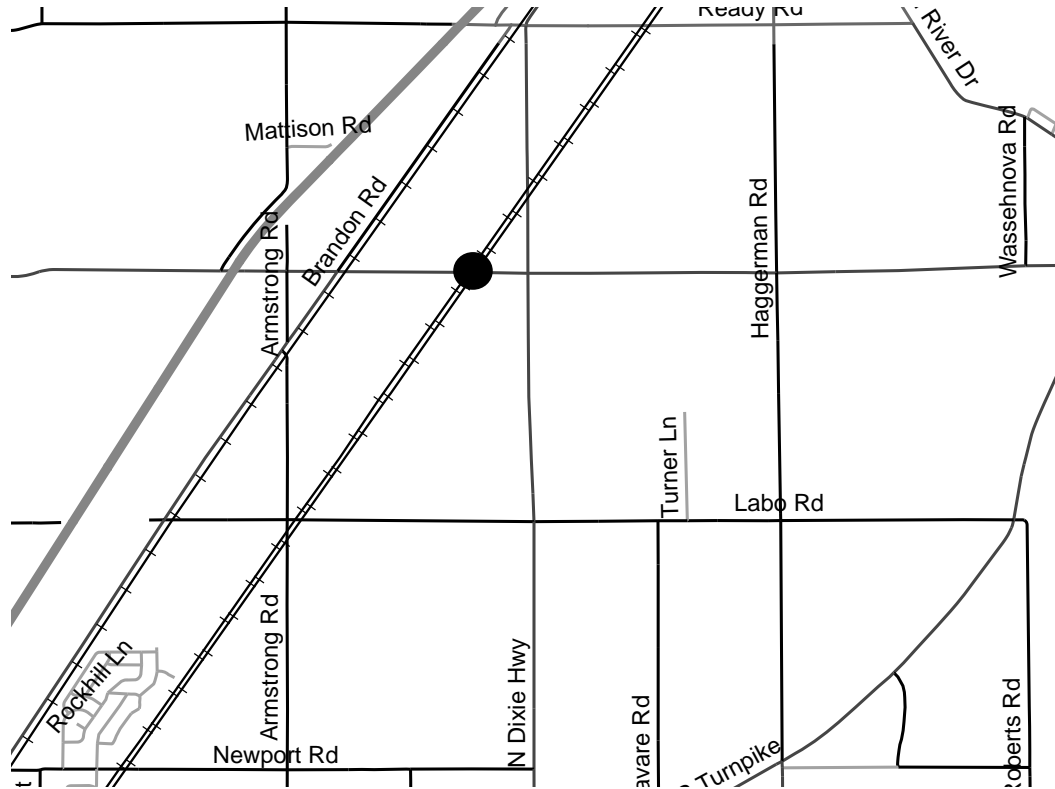

MONROE COUNTY ROAD COMMISSION

840 S. TELEGRAPH ROAD
MONROE MICHIGAN, 48161

PLANNING

PRINTED: 05/31/2018

CN Railroad Closures

When Will This Be Done?

MONDAY (6/4/18 – 6/12/18) Sigler Rd between Brandon Road and N Dixie Hwy will be closed. The detour route in place for this closure will use Brandon Rd to Labo Rd to N Dixie Hwy.

How Can I Help?

Please drive safely and protect the workers. Taking alternate routes helps to speed the roadwork and reduces delays through the construction zone.

We appreciate your patience and understanding during this construction.